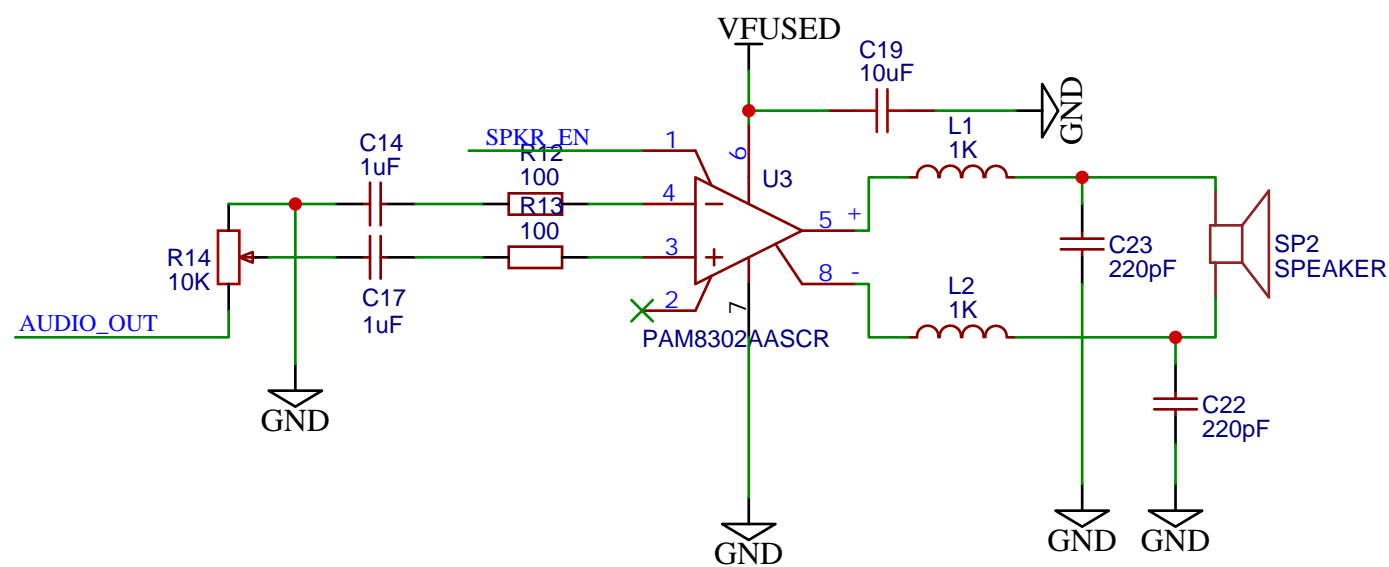

TITLE: Makecode Arcade Hardware		REV: 1.0
EasyEDA	Company: B.B.	Sheet: 1/1
	Date: 2019-12-17	Drawn By: pep31

TITLE: Sheet_2		REV: 1.0
EasyEDA	Company: B.B.	Sheet: 1/1
	Date: 2019-12-17	Drawn By: pep31