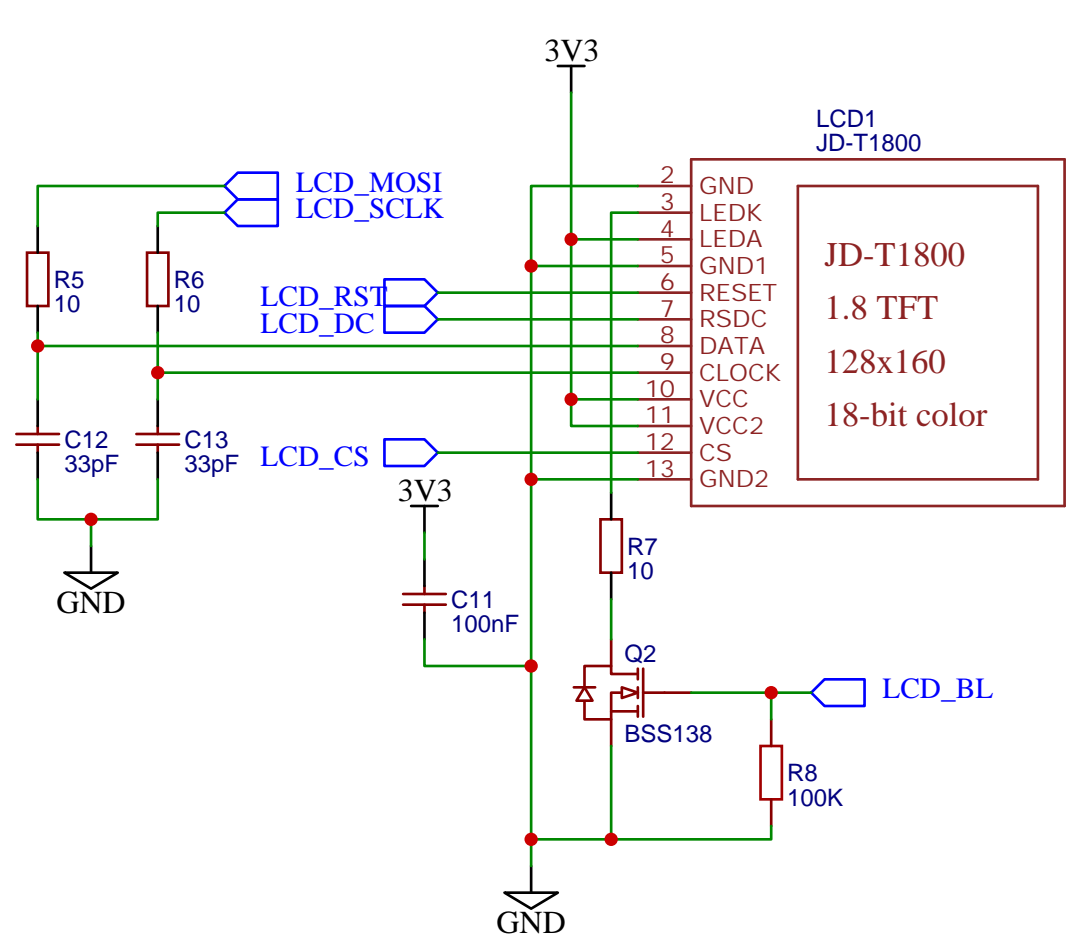

TITLE: Makecode Arcade Hardware		REV: 1.0
EasyEDA	Company: B.B.	Sheet: 1/1
	Date: 2019-12-17	Drawn By: pep31

TITLE: Sheet_2		REV: 1.0
EasyEDA	Company: B.B.	Sheet: 1/1
	Date: 2019-12-17	Drawn By: pep31