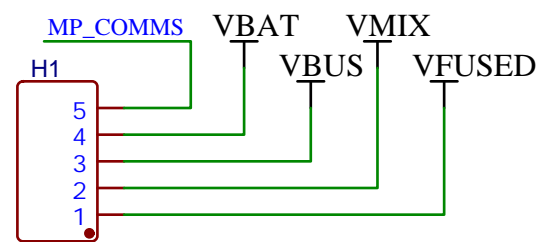

TITLE: Makecode Arcade Hardware		REV: 1.0
EasyEDA	Company: B.B.	Sheet: 1/1
	Date: 2019-12-17	Drawn By: pep31

TITLE: Sheet_2		REV: 1.0
EasyEDA	Company: B.B.	Sheet: 1/1
	Date: 2019-12-17	Drawn By: pep31