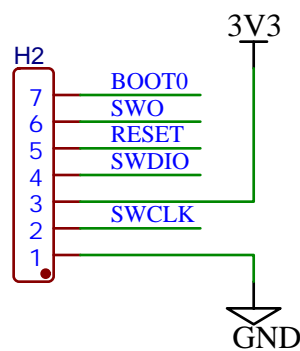

TITLE: Makecode Arcade Hardware		REV: 1.0
EasyEDA	Company: B.B.	Sheet: 1/1
	Date: 2019-12-17	Drawn By: pep31

TITLE: Sheet_2		REV: 1.0
EasyEDA	Company: B.B.	Sheet: 1/1
	Date: 2019-12-17	Drawn By: pep31