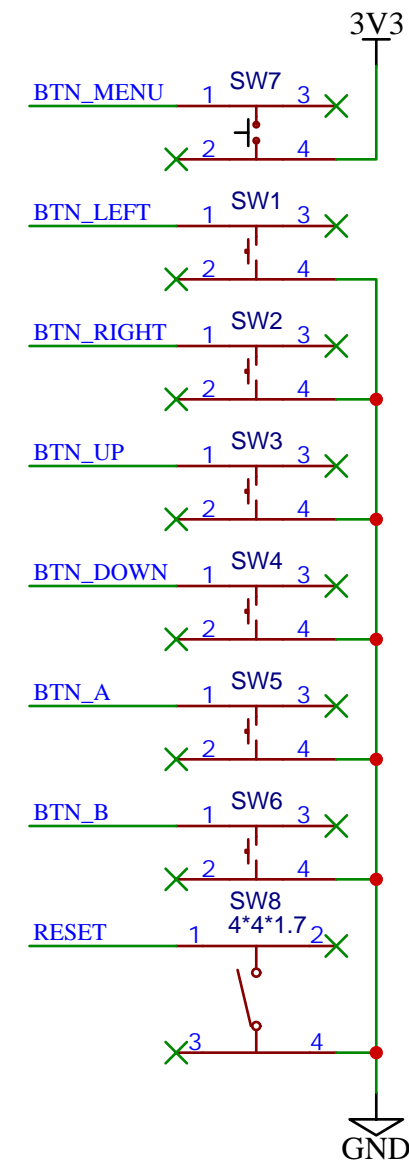

TITLE: Makecode Arcade Hardware		REV: 1.0
EasyEDA	Company: B.B.	Sheet: 1/1
	Date: 2019-12-17	Drawn By: pep31

TITLE: Sheet_2		REV: 1.0
EasyEDA	Company: B.B.	Sheet: 1/1
	Date: 2019-12-17	Drawn By: pep31